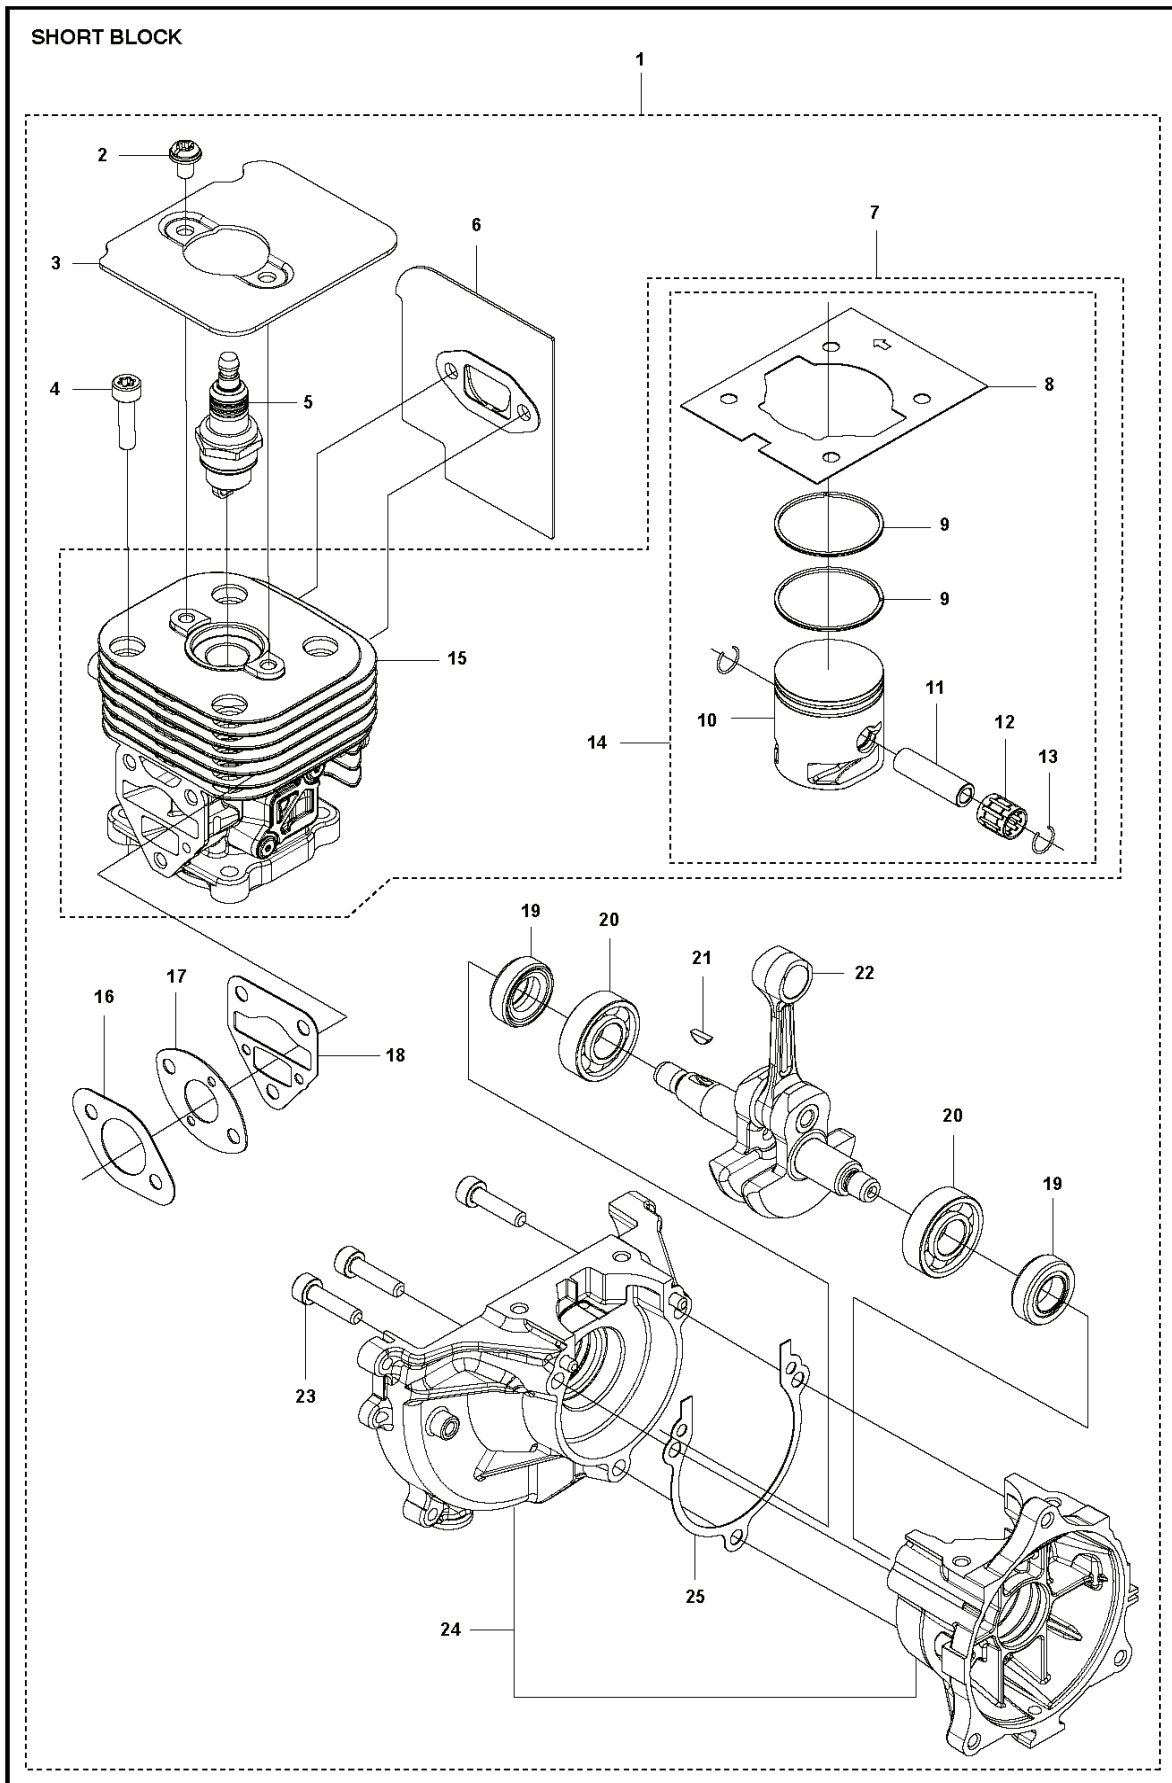

K 525PT5S
CYLINDER PISTON & MUFFLER

POLE PRUNER/POLE SAWS

PXM_REF	PXM_PARTNO	DESCRIPTION	PXM_REMARK	QTY
1	544256801	SCREW		2
2	578785301	PLATE	CYLINDER	1
3	504114301	SCREW	Z482013180	4
4	577979001	CYLINDER	COMP	1
5	576398702	GASKET	BASE	1
6	506618101	RING	8488C34101	2
7	577917401	PISTON		1
8	505040701	PIN	Z160041310	1
9	505045201	RING	Z126041320	2
10	585248601	MUFFLER	ASSY	1
10	580523601	MUFFLER ASSY		1
10	585032901	MUFFLER ASSY		1
11	578408101	GASKET	MUFFLER	1
12	504114301	SCREW	Z482013180	2
13	580514401	SPARK ARRESTER		1 10
14	729577405	SCREW CRPANT	ST4.2x9.5 St B0,TYPE F	1 10

POLE PRUNER/POLE SAWS

PXM_REF	PXM_PARTNO	DESCRIPTION	PXM_REMARK	QTY
1	576926001	BEARING SLEEVE	Spare part.lower assy	1 31
2	576925802	TUBE	525.upper assy	1 31
3	576925602	DRIVE SHAFT	Assy	1 31
4	576925501	FRAME	Spare part.TUBE	1 31
5	576925702	TUBE	525.Lower assy	1 31
6	590940201	RING	525PT5S.KIT (Ring and nut)	1 31
8	510096001	CLAMPING SLEEVE		1 31
9	731231401	HEXAGON NUT	M5 8 ZPB.ISO 4032	5 31
10	525755102	SCREW ITXSCFM	M5X20 T27 10.9 Zn/Fe	5 31
11	530016064	SCREW		1 4 31
13	537094501	SLIDING SHOE	LAGER	4 2 31
15	574618902	ADAPTER	525 spline,Telescopic driveshaft	2 31
16	510097301	BEARING HOUSING	upper	3 31
17	510094701	BEARING HOUSING	lower	3 31
18	738210102	BALL BEARING	6001-2Z.SINGLE ROW - 10	3 31
19	510095201	SPRING	Ø32 x 500	3 31
21	510091001	SLEEVE		1 31
22	522597001	CLAMPING SLEEVE	LOWER	1 31
23	576221201	RIVET		1 2 31
24	579264001	LOOP	PT5 tube.cpl	1 31
25	502197101	SQUARE NUT	M6 8 MnPP/ZnPP	1 24
26	725238151	SCREW EHHM	M6x55/18 8.8 ZPB.ISO 4014	1 24
27	522723101	LOOP	TUBE Ø38	1 24
28	522723301	SPACING BLOCK	LOOP	1 24
29	502203801	KNOB		1 24
30	579275501	BEARING SLEEVE	with bearing moulded in.cpl	1 2 31
31	510097002	TUBE DRIVESHAFT ASSY	525 engine.telescopic	1
32	510112501	CIRCLIP	SRA Ø12	1 3 31
33	522928602	LABEL	WARNING SPARK ARRESTOR US	1