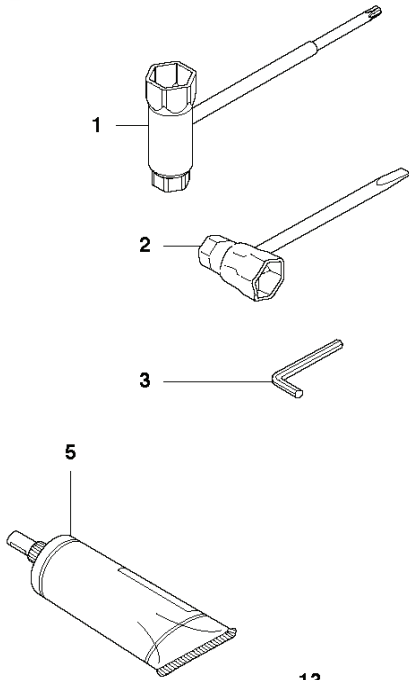

N 525PT5S
ACCESSORIES

POLE PRUNER/POLE SAWS

PXM_REF	PXM_PARTNO	DESCRIPTION	PXM_REMARK	QTY
1	575738202	COMBINATION WRENCH	Torx	1
2	501691701	COMBINATION WRENCH	FLAT HEAD	1
3	503558601	SPANNER	L	1
5	579064901	GREASE	Pole pruner.Klübersynth PEG 46-1200	1
6	537216203	HARNESS	WITHOUT HOOK	1
7	575842258	BAR	1/4" 1.3 A318 Pole saw 58DL1/4" 1.3 A318	1
7	575842264	BAR	1/4" 1.3 A318 Pole saw 64DL1/4" 1.3 A318	1
7	585829144	BAR	3/8" Mini1.3 A318 7T 44DL	1
8	501844058	SAW CHAIN	Micro chisel 1/4" 1.3.H00 1/4" 1.3mm	1
8	501844064	SAW CHAIN	Micro chisel 1/4" 1.3.H00 1/4" 1.3mm	1
8	501847044	SAW CHAIN	mini 3/8" 1.3mm H35	1
9	537129901	BAR GUARD		1
10	578449901	HARNESS	Pole products	1
11	574830101	SHEET	hook	1 13
12	574353505	SCREW ITXSCM	M4X12 T27 12.9 TBO	2 13
13	588197701	HOOK	kit	1
14	579834101	ACCESSORY BAG	525PT5Sharness hook	1