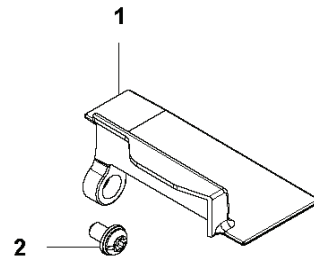

L 525PT5S
CRANKSHAFT

POLE PRUNER/POLE SAWS

PXM_REF	PXM_PARTNO	DESCRIPTION	PXM_REMARK	QTY
1	576404601	MUFFLER	PLATE	1
2	544256801	SCREW		1
3	506689401	KEY	Z100043240	1
4	504121501	SEALING	Z481021210	2
5	506610301	BEARING	0603006001	2
6	579223201	CRANKSHAFT	COMPLETE	1
7	576402701	BEARING		1