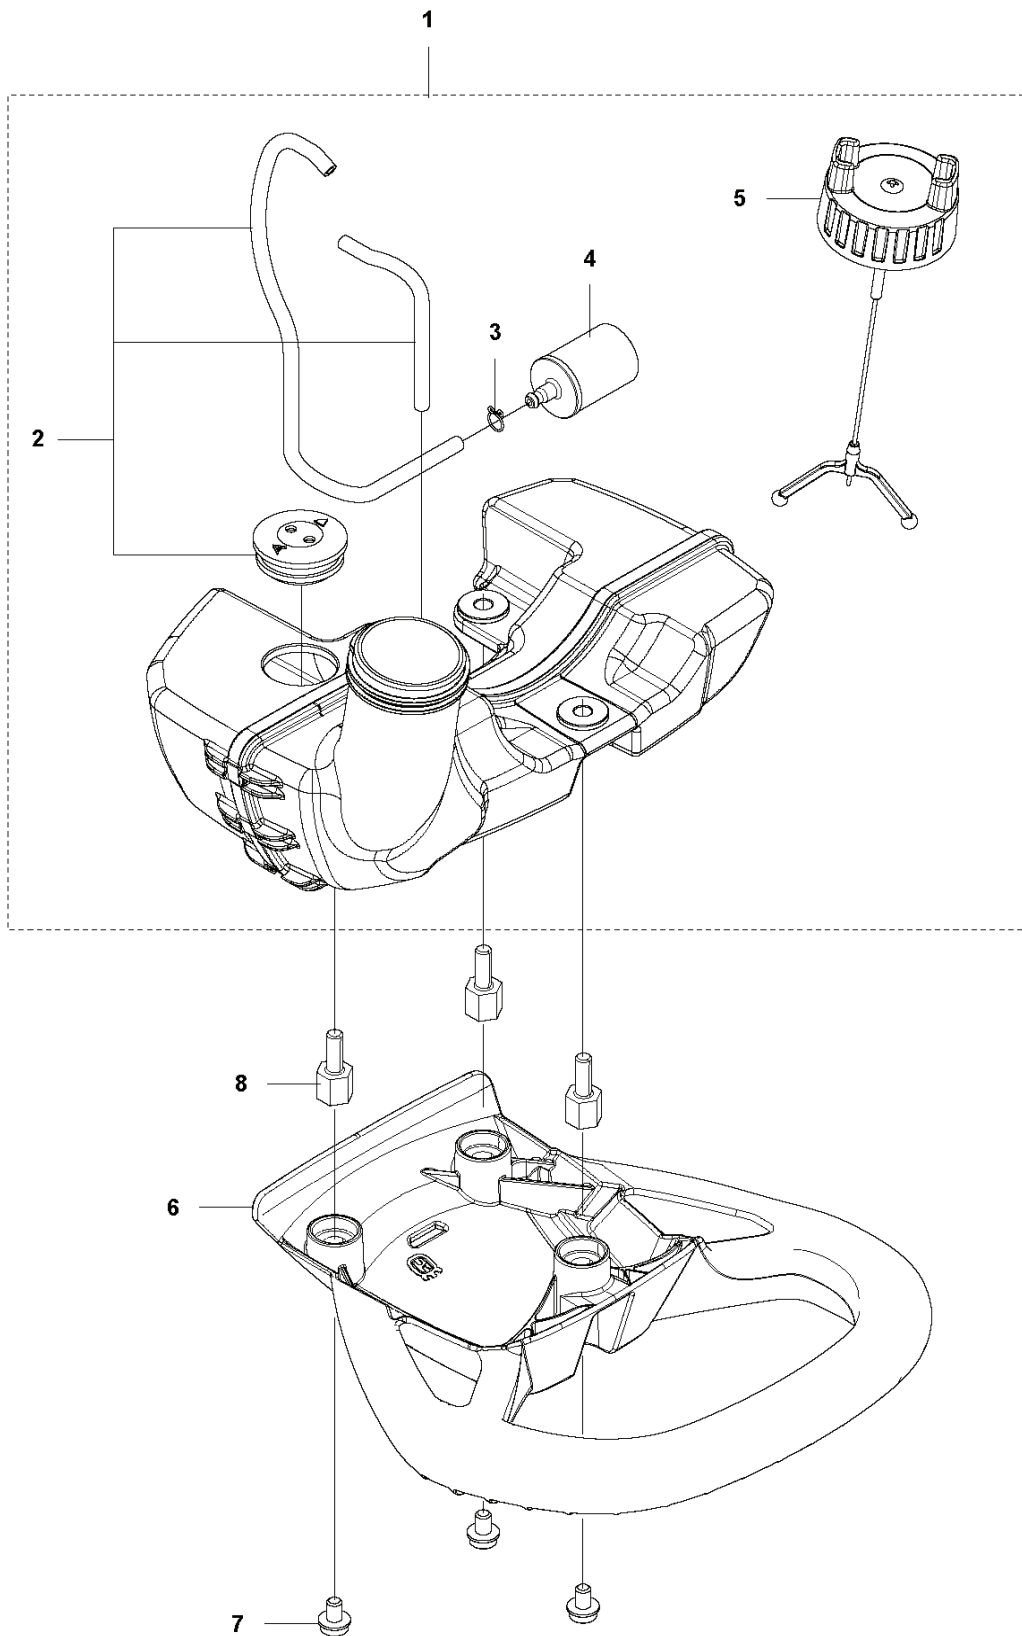

H 525PT5S
FUEL TANK

POLE PRUNER/POLE SAWS

PXM_REF	PXM_PARTNO	DESCRIPTION	PXM_REMARK	QTY
1	576405101	FUEL TANK	ASSY	1
1	576405102	FUEL TANK	NBR+PVC.ASSY	1
2	579210302	HOSE ASSY	EVP	1 1
2	577509903	PIPE	COMP	1
3	506707001	CLIP	Z126085460	1 1
4	503443201	FUEL FILTER	koaxial	1 1
5	579645703	TANK CAP	COMP	1 1
6	587365901	BUMPER	ASSY	1
7	525755108	SCREW ITXSCFM	M5X10 T27 10.9 Zn/Fe	3
8	587615601	STUD SCREW	M5xM5	3