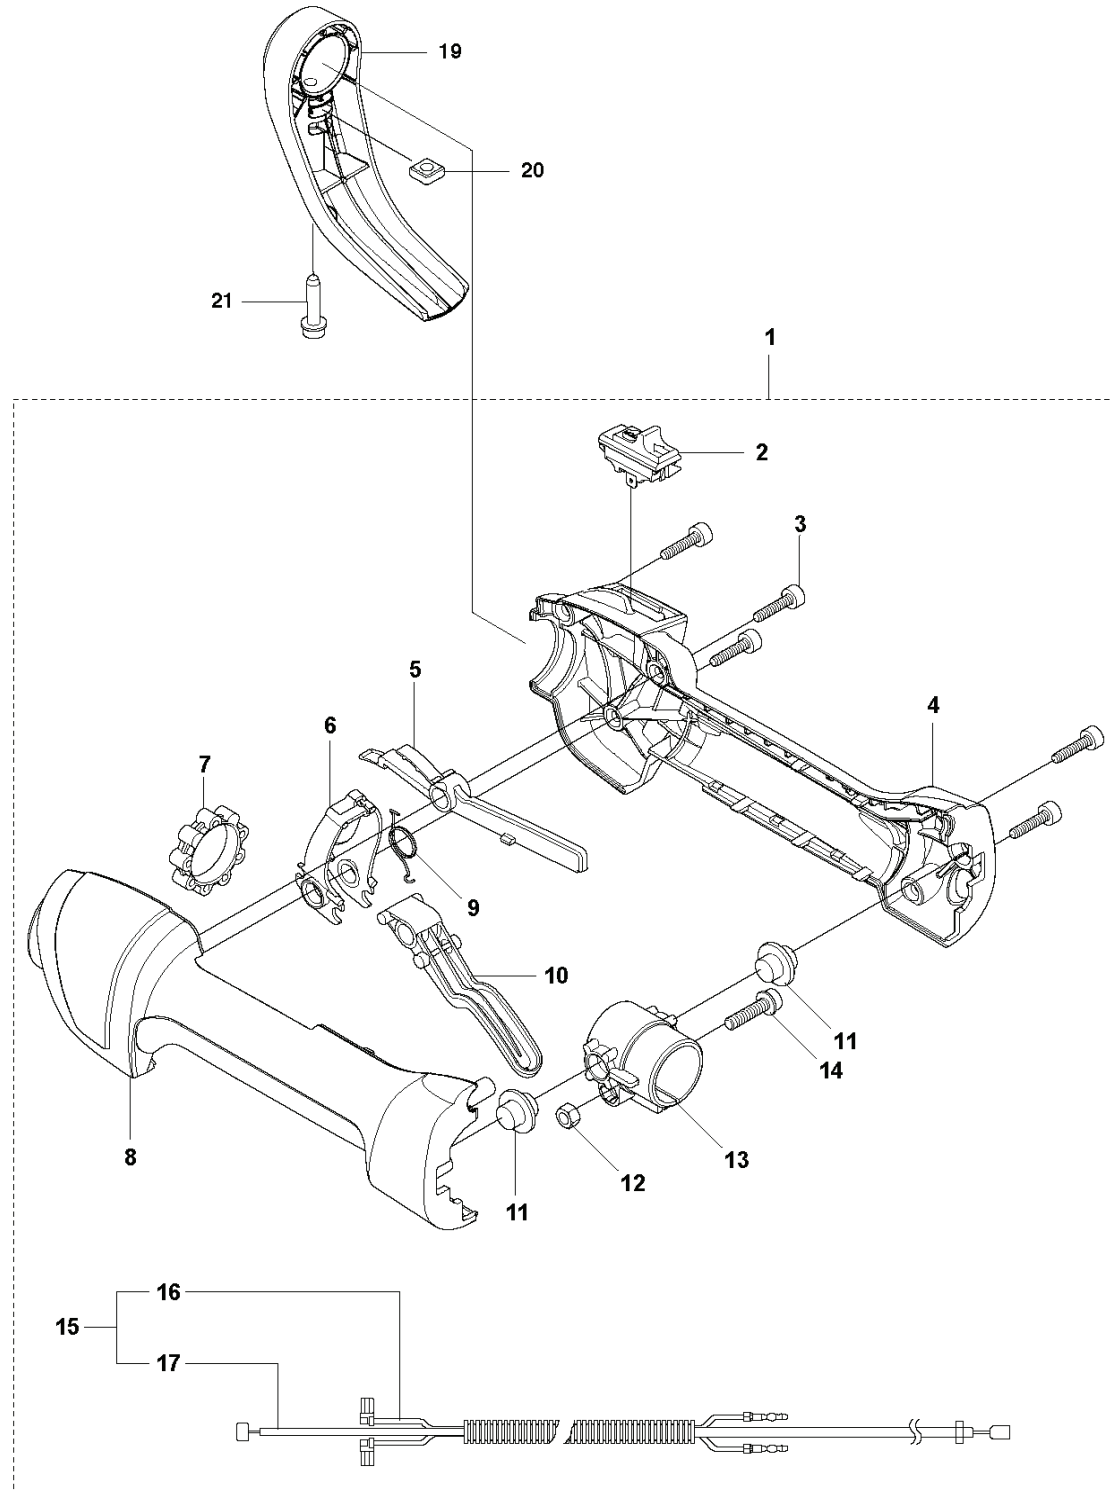

C 525PT5S
THROTTLE CONTROLS

POLE PRUNER/POLE SAWS

PXM_REF	PXM_PARTNO	DESCRIPTION	PXM_REMARK	QTY
1	578279501	THROTTLE CONTROL	ASSY	1
1	578279502	THROTTLE CONTROL	WITH TPE,ASSY	1
2	537419001	SWITCH	OPS	1 1
3	575960501	SCREW IHSCT		5 1
4	544238401	HANDLE HALF	Right, Grey,Right, Grey	1 1
4	544100202	HANDLE HALF	Soft,RIGHT	1 1
5	503878001	THROTTLE LOCKOUT		1 1
6	503918101	THROTTLE LEVER		1 1
7	503961401	ABSORBER	VIBRATION	1 1
8	544238501	HANDLE HALF	Left, Grey,Left, Grey	1 1
8	544100302	HANDLE HALF	soft,LEFT	1 1
9	544100801	RECOIL SPRING		1 1
10	503877903	THROTTLE TRIGGER		1 1
11	544101703	DAMPER	RUBBER	2 1
11	544101702	DAMPER	natural,RUBBER	2 1
12	731231401	HEXAGON NUT	M5 8 ZPB,ISO 4032	1 1
13	544112101	RETAINER		1 1
14	506689001	BOLT	T495052001	1 1
15	578279601	WIRING	ASSY	1 1
16	502531601	SHORT CIRCUIT CABLE	Handle	1 1, 15
17	578867801	THROTTLE CABLE	COMP	1 1, 15
19	523062601	TRIGGER	protection	1
20	503226501	SQUARE NUT	M5 06 TBO	1
21	579865601	SCREW ITXSCFM	M5x23 10.9 Zn/Fe	1