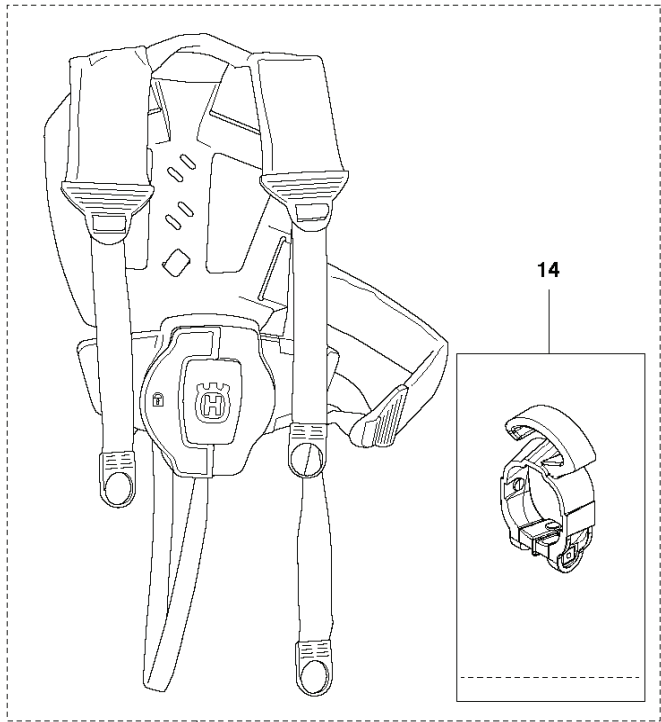

N 525PT5S
ACCESSORIES

POLE PRUNER/POLE SAWS

PXM_REF	PXM_PARTNO	DESCRIPTION	PXM_REMARK	QTY
1	575738202	COMBINATION WRENCH	Torx	1
2	501691701	COMBINATION WRENCH	FLAT HEAD	1
3	503558601	SPANNER	L	1
5	579064901	GREASE	Pole pruner.Klübersynth PEG 46-1200	1
6	537216203	HARNESS	WITHOUT HOOK	1
7	575842258	BAR	1/4" 1.3 A318 Pole saw 58DL1/4" 1.3 A318	1
7	575842264	BAR	1/4" 1.3 A318 Pole saw 64DL1/4" 1.3 A318	1
7	585829144	BAR	3/8" Mini1.3 A318 7T 44DL	1
8	501844058	SAW CHAIN	Micro chisel 1/4" 1.3.H00 1/4" 1.3mm	1
8	501844064	SAW CHAIN	Micro chisel 1/4" 1.3.H00 1/4" 1.3mm	1
8	501847044	SAW CHAIN	mini 3/8" 1.3mm H35	1
9	537129901	BAR GUARD		1
10	578449901	HARNESS	Pole products	1
11	574830101	SHEET	hook	1 13
12	574353505	SCREW ITXSCM	M4X12 T27 12.9 TBO	2 13
13	588197701	HOOK	kit	1
14	579834101	ACCESSORY BAG	525PT5Sharness hook	1