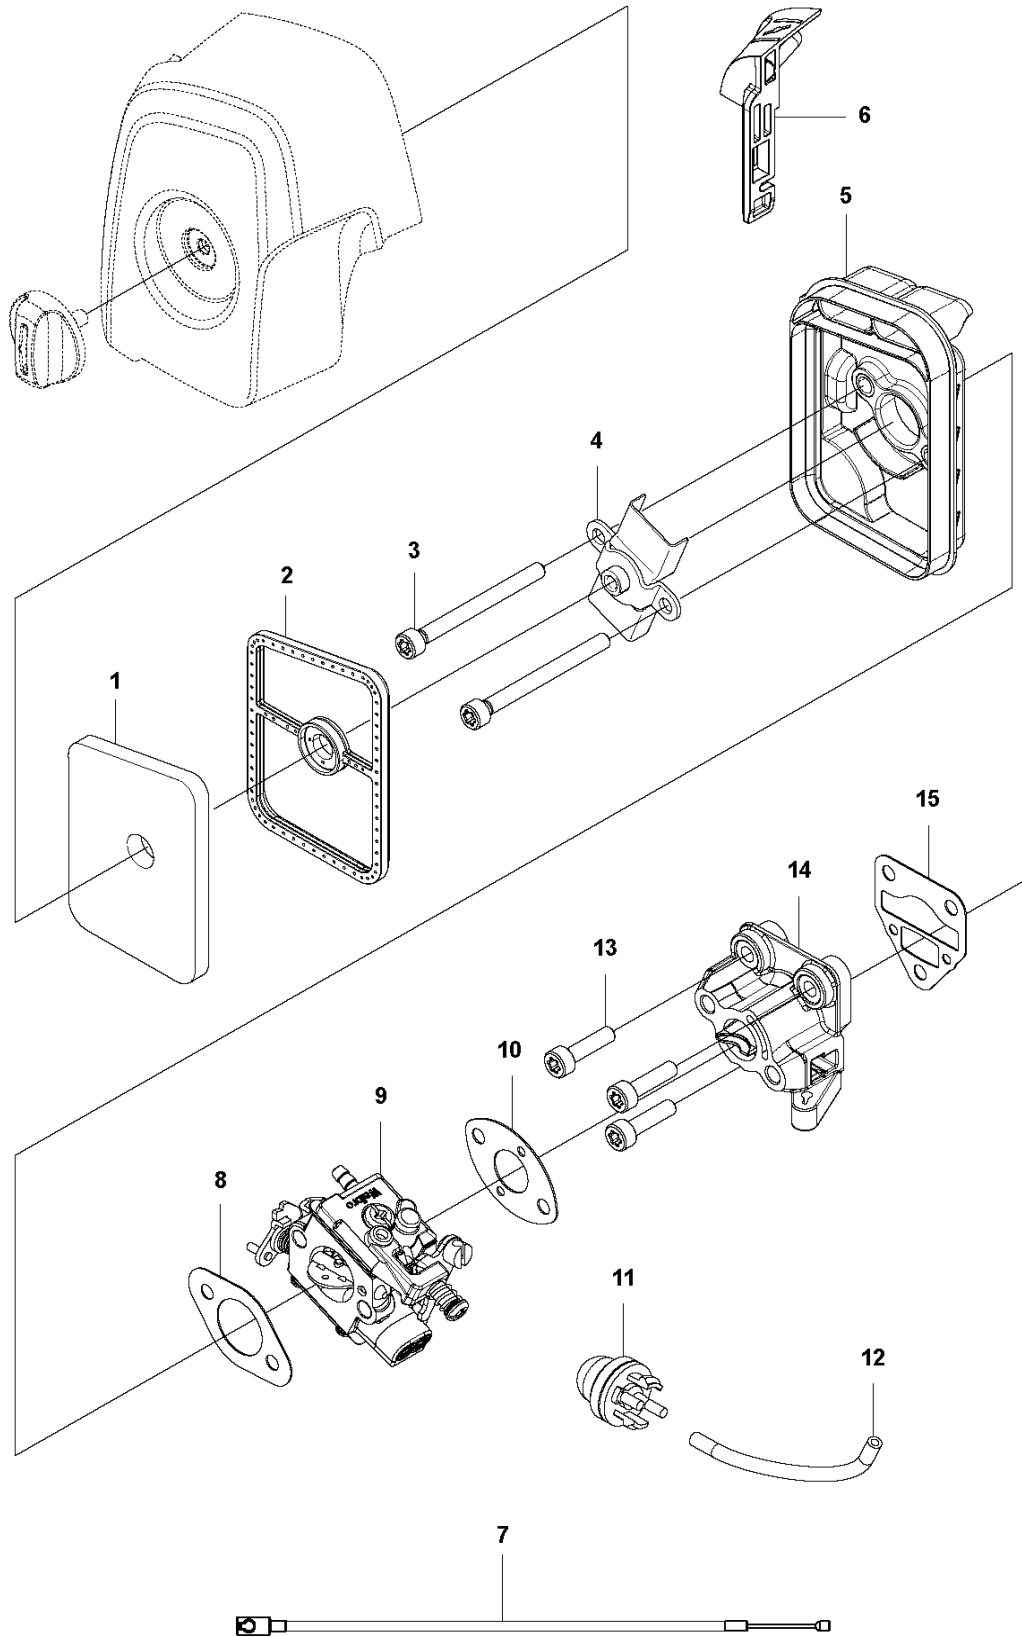

E 525PT5S
CARBURETOR & AIR FILTER

POLE PRUNER/POLE SAWS

PXM_REF	PXM_PARTNO	DESCRIPTION	PXM_REMARK	QTY
1	581047401	AIR FILTER		1
2	581451801	AIR FILTER	FELT	1
3	580467201	BOLT		2
4	580437901	PLATE		1
5	581047001	FILTER HOUSING		1
6	577848301	CHOKE CONTROL		1
7	590900001	THROTTLE CABLE	ENGINE SIDE	1
8	577882402	GASKET	CLEANER	1
9	584901401	CARBURETTOR	ASSY	1
10	576399102	GASKET	CARBURETOR	1
11	503936601	PURGE	AIR-PURGE	1
12	577050501	PIPE	Fuel return	1
13	504114301	SCREW	Z482013180	3
14	578908301	INSULATOR		1
15	576398901	GASKET	INSULATOR	1