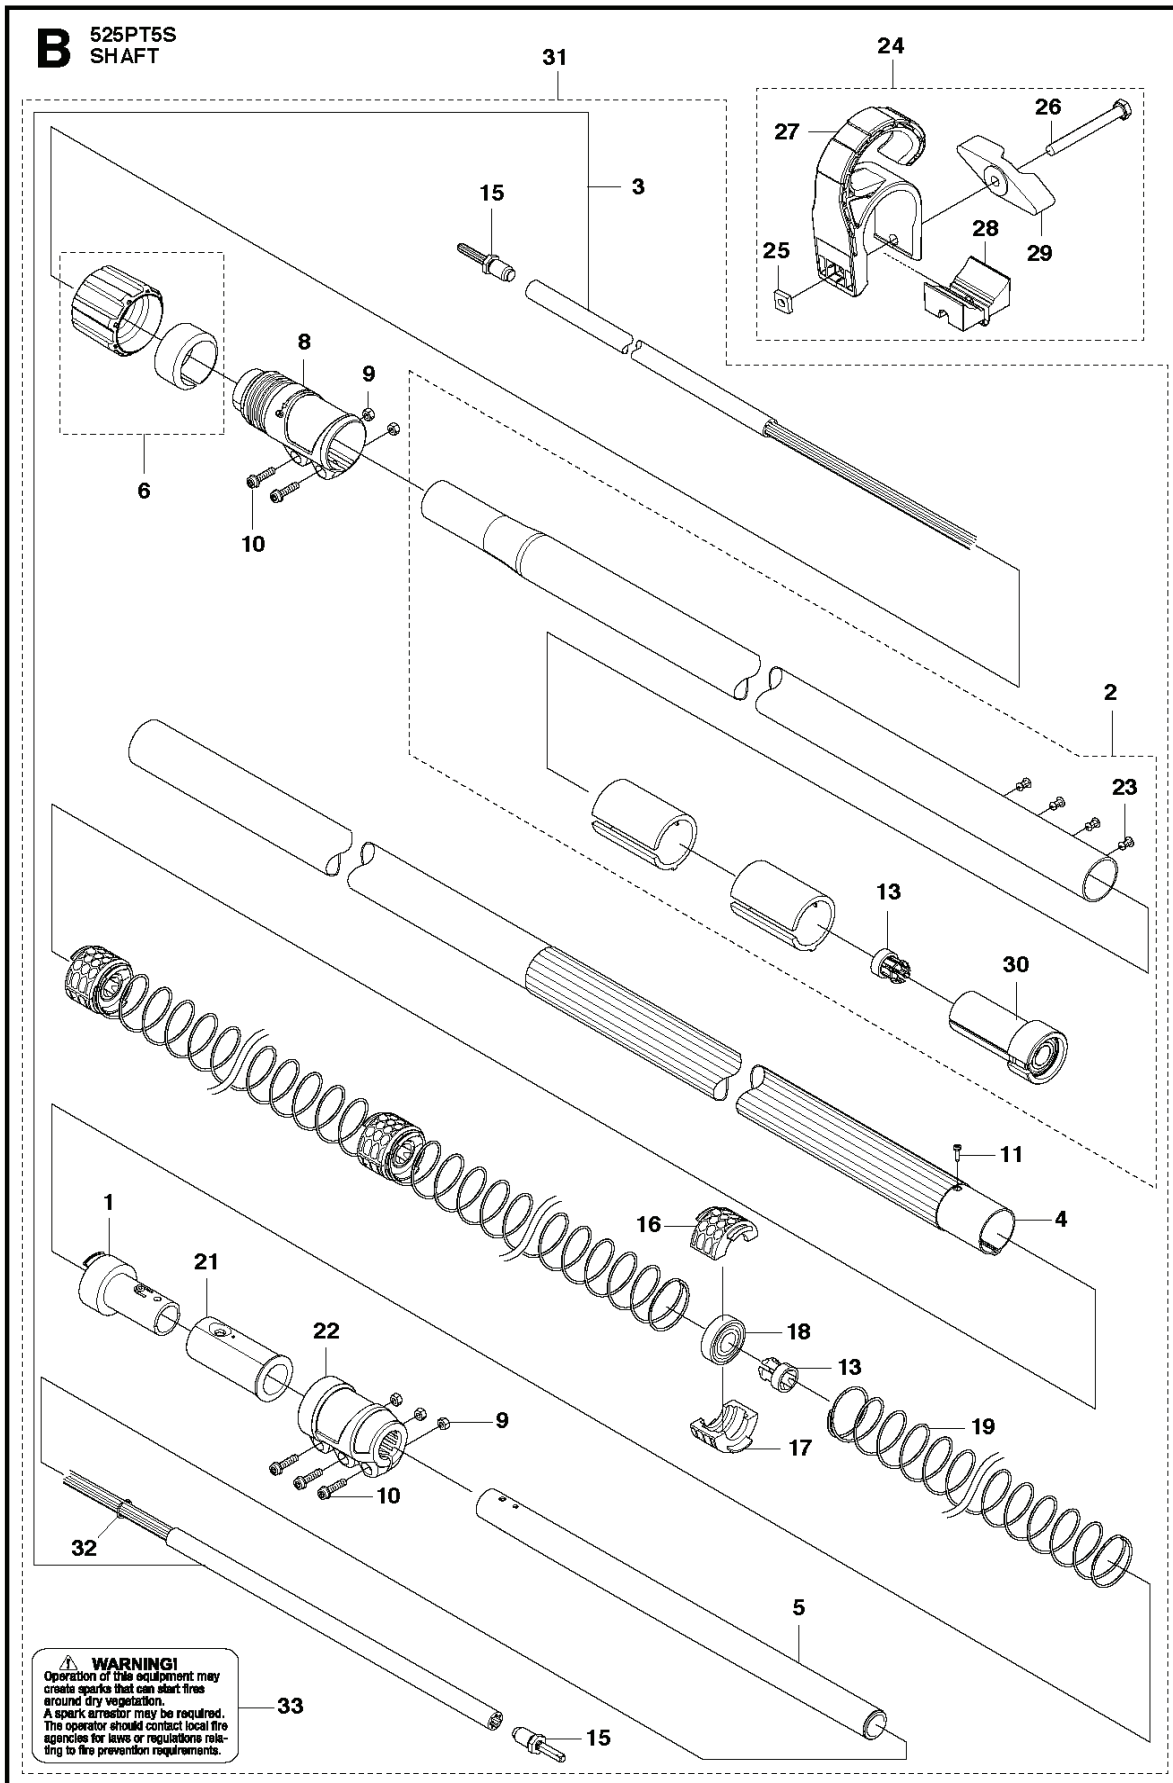

K 525PT5S
CYLINDER PISTON & MUFFLER

POLE PRUNER/POLE SAWS

PXM_REF	PXM_PARTNO	DESCRIPTION	PXM_REMARK	QTY
1	544256801	SCREW		2
2	578785301	PLATE	CYLINDER	1
3	504114301	SCREW	Z482013180	4
4	577979001	CYLINDER	COMP	1
5	576398702	GASKET	BASE	1
6	506618101	RING	8488C34101	2
7	577917401	PISTON		1
8	505040701	PIN	Z160041310	1
9	505045201	RING	Z126041320	2
10	585248601	MUFFLER	ASSY	1
10	580523601	MUFFLER ASSY		1
10	585032901	MUFFLER ASSY		1
11	578408101	GASKET	MUFFLER	1
12	504114301	SCREW	Z482013180	2
13	580514401	SPARK ARRESTER		1 10
14	729577405	SCREW CRPANT	ST4.2x9.5 St B0,TYPE F	1 10

POLE PRUNER/POLE SAWS

PXM_REF	PXM_PARTNO	DESCRIPTION	PXM_REMARK	QTY
1	576926001	BEARING SLEEVE	Spare part.lower assy	1 31
2	576925802	TUBE	525.upper assy	1 31
3	576925602	DRIVE SHAFT	Assy	1 31
4	576925501	FRAME	Spare part.TUBE	1 31
5	576925702	TUBE	525.Lower assy	1 31
6	590940201	RING	525PT5S.KIT (Ring and nut)	1 31
8	510096001	CLAMPING SLEEVE		1 31
9	731231401	HEXAGON NUT	M5 8 ZPB.ISO 4032	5 31
10	525755102	SCREW ITXSCFM	M5X20 T27 10.9 Zn/Fe	5 31
11	530016064	SCREW		1 4 31
13	537094501	SLIDING SHOE	LAGER	4 2 31
15	574618902	ADAPTER	525 spline,Telescopic driveshaft	2 31
16	510097301	BEARING HOUSING	upper	3 31
17	510094701	BEARING HOUSING	lower	3 31
18	738210102	BALL BEARING	6001-2Z.SINGLE ROW - 10	3 31
19	510095201	SPRING	Ø32 x 500	3 31
21	510091001	SLEEVE		1 31
22	522597001	CLAMPING SLEEVE	LOWER	1 31
23	576221201	RIVET		1 2 31
24	579264001	LOOP	PT5 tube.cpl	1 31
25	502197101	SQUARE NUT	M6 8 MnPP/ZnPP	1 24
26	725238151	SCREW EHHM	M6x55/18 8.8 ZPB.ISO 4014	1 24
27	522723101	LOOP	TUBE Ø38	1 24
28	522723301	SPACING BLOCK	LOOP	1 24
29	502203801	KNOB		1 24
30	579275501	BEARING SLEEVE	with bearing moulded in.cpl	1 2 31
31	510097002	TUBE DRIVESHAFT ASSY	525 engine.telescopic	1
32	510112501	CIRCLIP	SRA Ø12	1 3 31
33	522928602	LABEL	WARNING SPARK ARRESTOR US	1