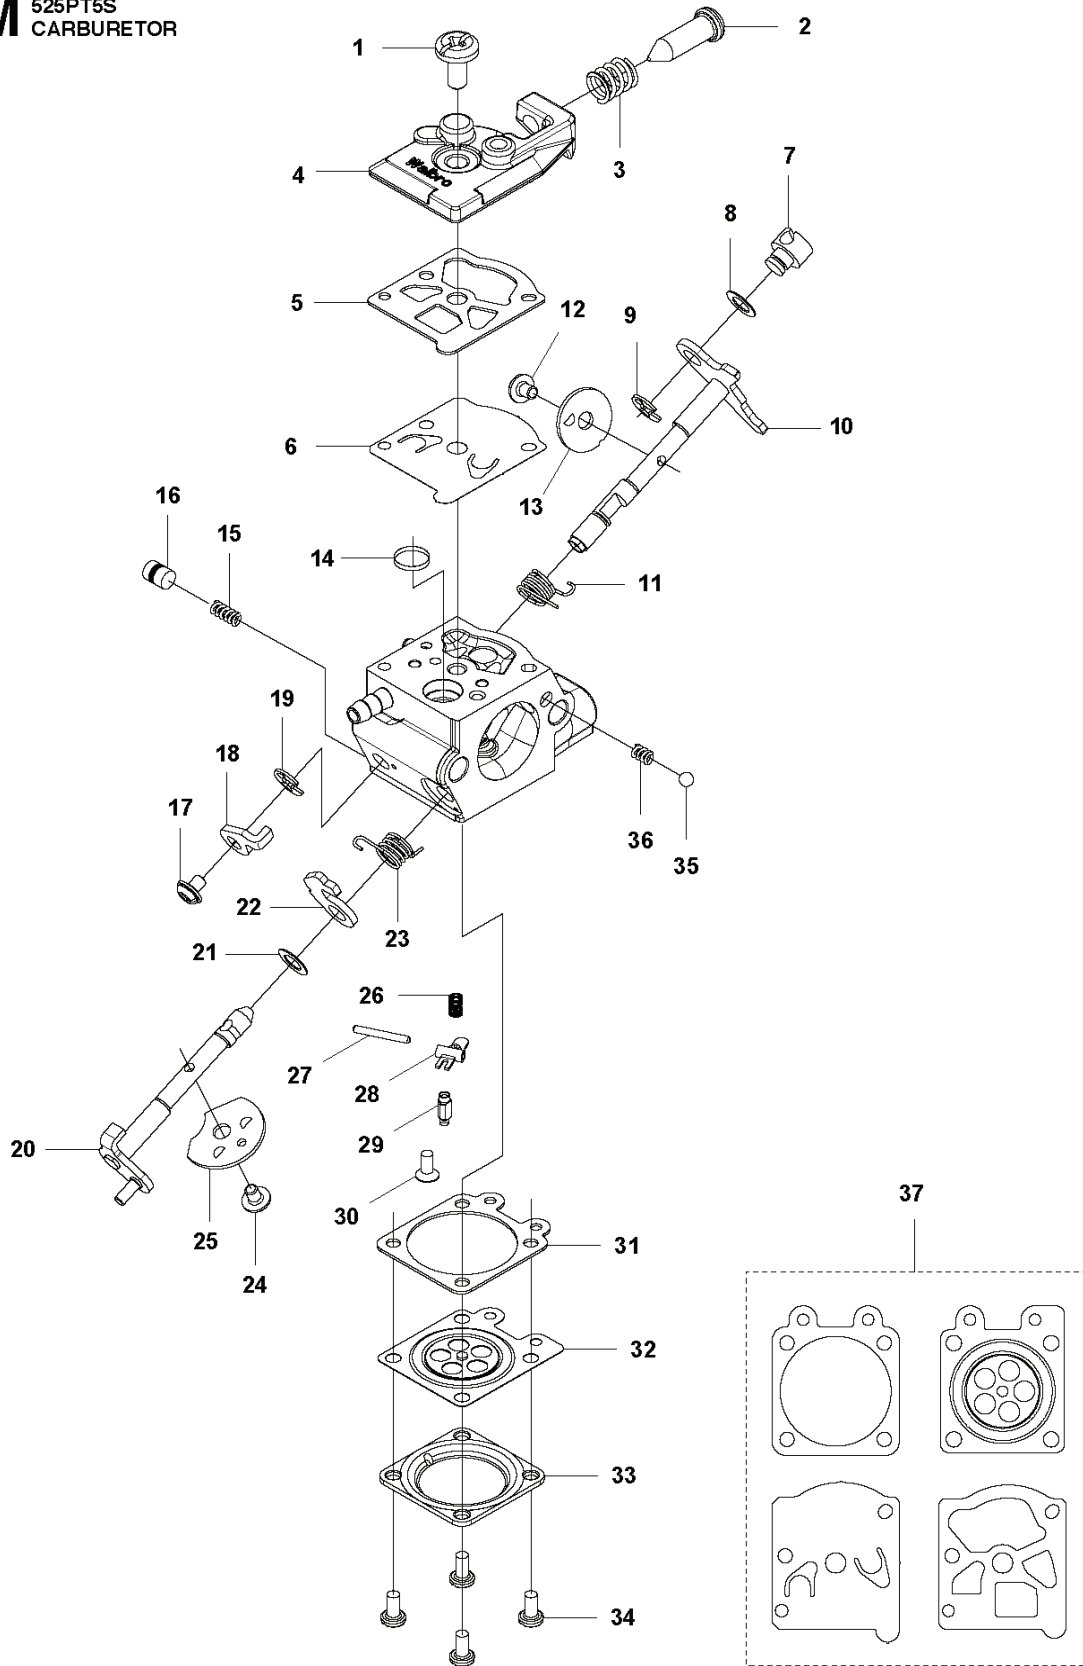

M 525PT5S
CARBURETOR

POLE PRUNER/POLE SAWS

PXM_REF	PXM_PARTNO	DESCRIPTION	PXM_REMARK	QTY
1	520976301	SCREW	Z331081130	1
2	577815701	SCREW	IDLE ADJ.	1
3	513593201	SPRING	Z263081460	1
4	579190601	COVER	PUMP	1
5	520954801	GASKET	Z330481140	1
6	502213601	DIAPHRAGM PUMP		1
7	513400801	SWIVEL	Z175181141	1
8	516524201	WASHER	Z175181190	1
9	506738601	RETAINER RING	Z175181130	1
10	579190701	SHAFT	ASSEMBLY,THROTTLE	1
11	577815501	SPRING		1
12	520759801	SCREW	Z288081470	1
13	520978601	VALVE	Z331081341	1
14	520957001	SCREEN	Z330681380	1
15	505057901	SPRING	Z281081530	1
16	584901201	PISTON ASSY		1
17	520759801	SCREW	Z288081470	1
18	579190801	LEVER	THROTTLE	1
19	505056501	RING	Z114881390	1
20	579191001	SHAFT	ASSEMBLY,CHOKE	1
21	516524201	WASHER	Z175181190	1
22	584901301	LEVER		1
23	579191101	SPRING		1
24	520759801	SCREW	Z288081470	1
25	581154901	VALVE		1
26	578895401	SPRING		1
27	520977401	PIN	Z331081250	1
28	577807201	LEVER	METERING	1
29	521085401	VALVE,INLET	Z335681310	1
30	577807101	SCREW		1
31	516972101	GASKET	Z285081290,METERI	1
32	577807001	DIAPHRAGM	ASSY	1
33	514189201	COVER	Z331081280	1
34	520978801	SCREW ASSY	Z331081351	4
35	514242601	BALL	Z335081220	1
36	514243301	SPRING,CHOKE	Z335081350	1
37	580684801	GASKET KIT		1