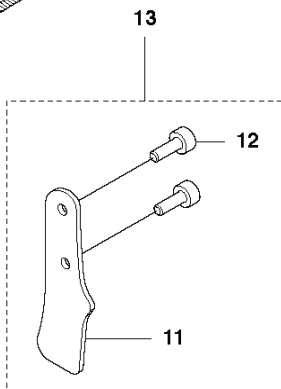

N 525PT5S
ACCESSORIES

POLE PRUNER/POLE SAWS

PXM_REF	PXM_PARTNO	DESCRIPTION	PXM_REMARK	QTY
1	575738202	COMBINATION WRENCH	Torx	1
2	501691701	COMBINATION WRENCH	FLAT HEAD	1
3	503558601	SPANNER	L	1
5	579064901	GREASE	Pole pruner.Klübersynth PEG 46-1200	1
6	537216203	HARNESS	WITHOUT HOOK	1
7	575842258	BAR	1/4" 1.3 A318 Pole saw 58DL1/4" 1.3 A318	1
7	575842264	BAR	1/4" 1.3 A318 Pole saw 64DL1/4" 1.3 A318	1
7	585829144	BAR	3/8" Mini1.3 A318 7T 44DL	1
8	501844058	SAW CHAIN	Micro chisel 1/4" 1.3.H00 1/4" 1.3mm	1
8	501844064	SAW CHAIN	Micro chisel 1/4" 1.3.H00 1/4" 1.3mm	1
8	501847044	SAW CHAIN	mini 3/8" 1.3mm H35	1
9	537129901	BAR GUARD		1
10	578449901	HARNESS	Pole products	1
11	574830101	SHEET	hook	1 13
12	574353505	SCREW ITXSCM	M4X12 T27 12.9 TBO	2 13
13	588197701	HOOK	kit	1
14	579834101	ACCESSORY BAG	525PT5Sharness hook	1