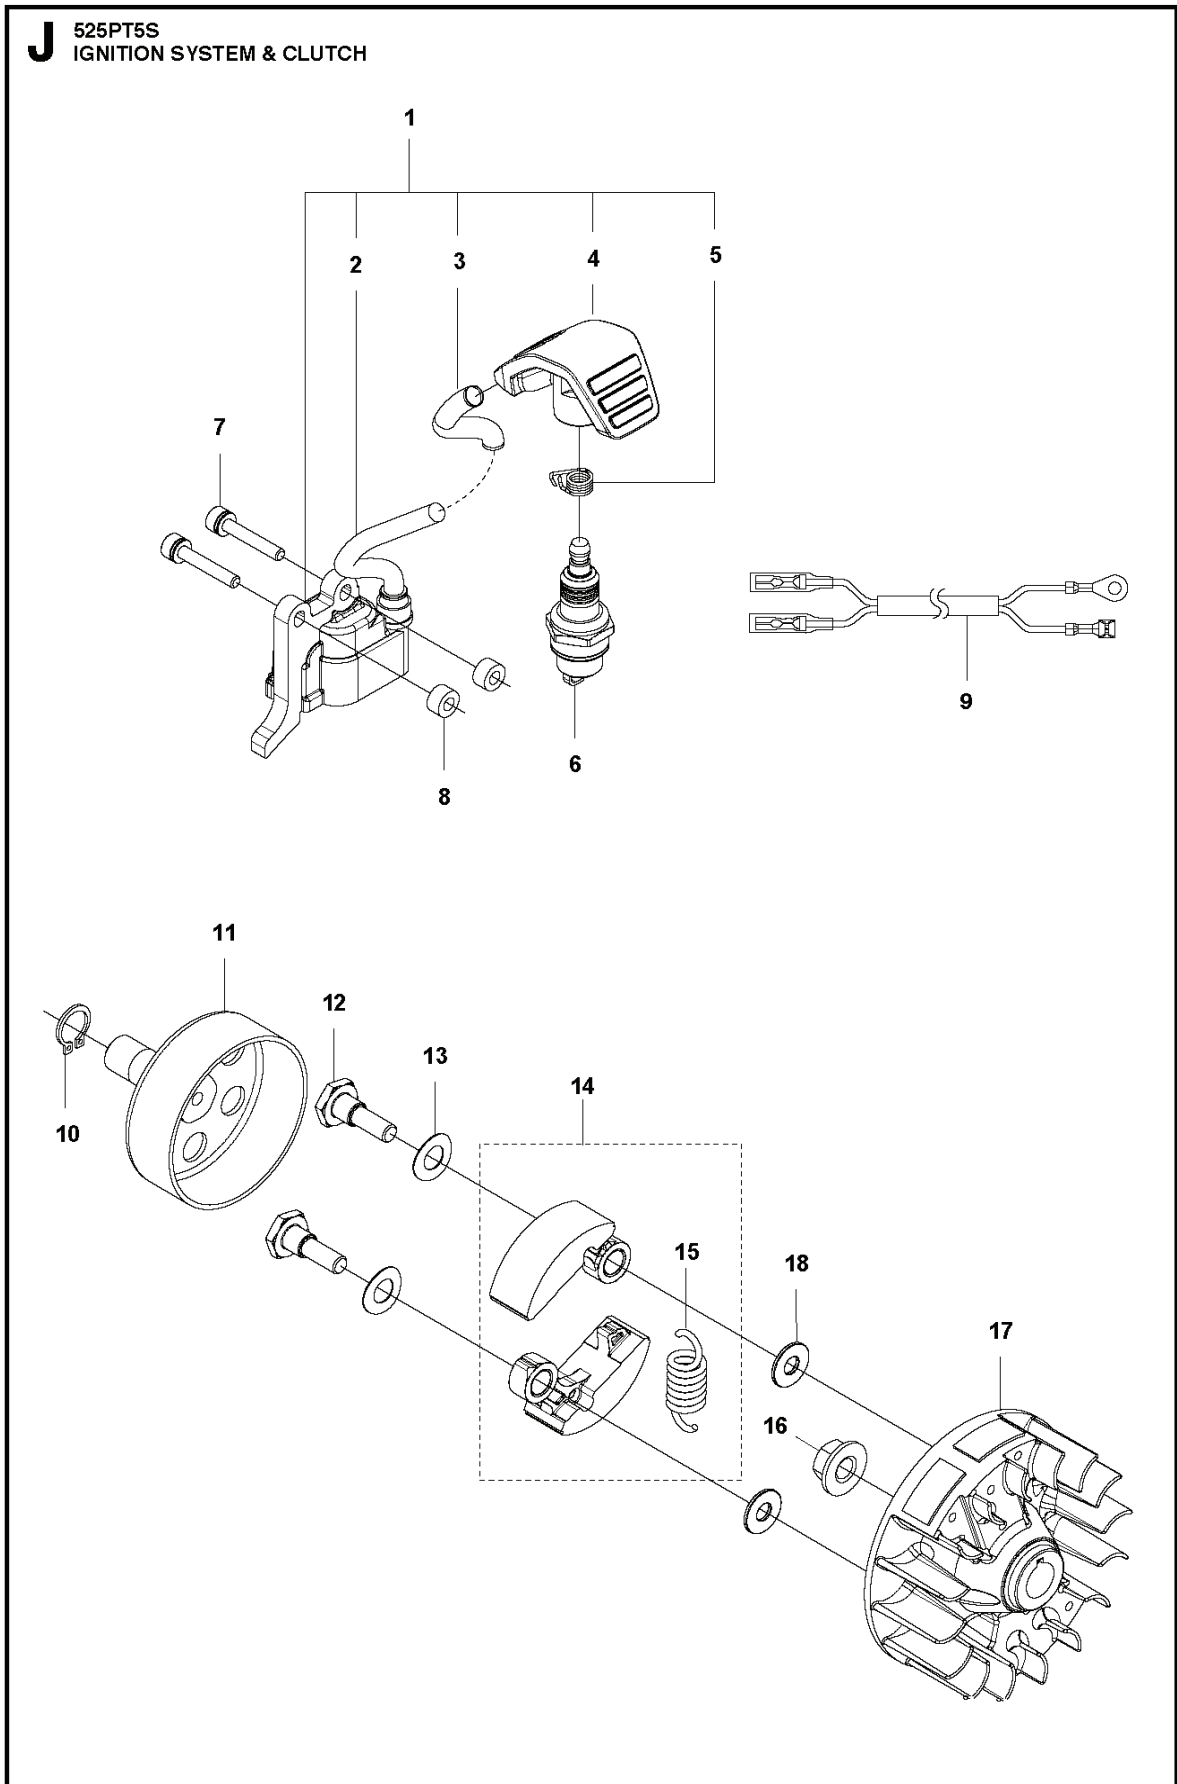

J 525PT5S
IGNITION SYSTEM & CLUTCH

POLE PRUNER/POLE SAWS

PXM_REF	PXM_PARTNO	DESCRIPTION	PXM_REMARK	QTY
1	588141501	IGNITION COIL	ASSY	1
2	584826601	IGNITION CABLE		1 1
3	579590701	TUBE		1 1
4	586107201	SPARK PLUG CAP		1 1
5	580634801	SPRING		1 1
6	584968101	SPARK PLUG	NGK BPMR-8Y	1
7	521515801	BOLT	8488142500	2
8	521769701	SPACER	T170071260	2
9	577851701	SHORT CIRCUIT CABLE		1
10	516124101	RING	0406401210	1
11	581142001	CLUTCH DRUM		1
12	513189601	SCREW	Z114051250	2
13	521758201	WASHER	T160051240	2
14	577052801	CLUTCH ASSY	56	1
15	576400701	CLUTCH SPRING		1 14
16	504118001	NUT	Z165043230	1
17	578967801	FLYWHEEL		1
18	505054401	WASHER	Z114051230	2