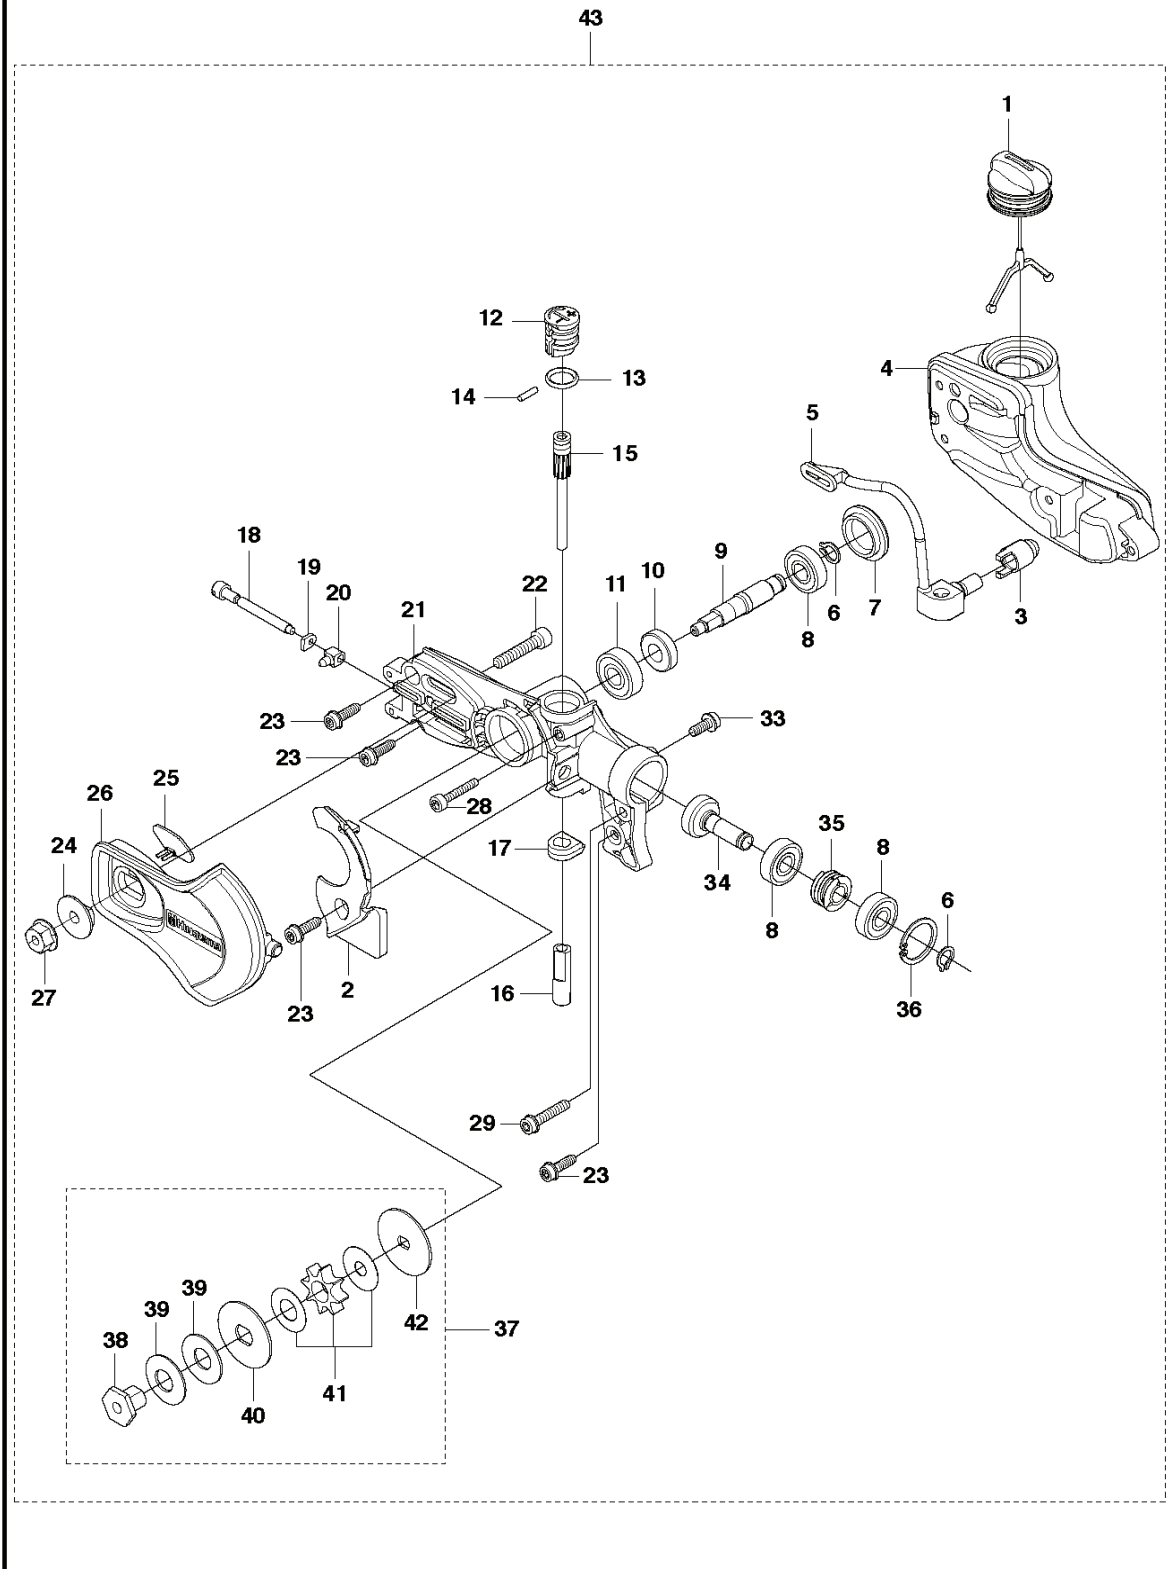

A 525PT5S
SAW HEAD

POLE PRUNER/POLE SAWS

PXM_REF	PXM_PARTNO	DESCRIPTION	PXM_REMARK	QTY
1	577878603	TANK CAP ASSY	Grey, new gasket	1 43
2	525613101	COVER	inner	1 43
3	510044301	OIL SCREEN		1 43
4	577667001	OIL TANK	with ventilation.cpl	1 43
5	525490601	OIL HOSE		1 43
6	735311100	CIRCLIP	9x1 St PPSGA	2 43
7	574829801	COVER	gear housing	1 43
8	738219904	BALL BEARING	609-2RS1.SINGLE ROW - 10	3 43
9	525490401	SHAFT		1 43
10	575355601	GEAR WHEEL	spiral bevel gear	1 43
11	738210004	BALL BEARING	6000-2RS1.SINGLE ROW - 10	1 43
12	525481601	KNOB	oil pump adjustment	1 43
13	740431014	O-RING	12.3x2.4	1 43
14	503240911	NEEDLE ROLLER	3X11.8	1 43
15	540057901	PUMP PISTON	cpl	1 43
16	537154801	PUMP CYLINDER		1 43
17	576395901	FASTENER	oil pump	1 43
18	501819201	SCREW	TENSION	1 43
19	501452702	LOCK NUT		1 43
20	501454101	NUT		1 43
21	523853702	GEAR HOUSING	B190 right	1 43
22	576831001	SCREW IHSCM	M6x30/27 12.9 TBO	1 43
23	573925801	SCREW ITXSCFT	MT5x16 T27 10.9 Zn/Fe	3 43
24	525490701	BUSHING		1 43
25	574404701	RUBBER	plate	1 43
26	525481401	COVER	chain	1 43
27	503220007	HEXAGON NUT	M6 8 Zn/Fe.FLANGE	4 43
28	525760905	SCREW ITXSCM	M4x25 T27 12.9 TBO	1 43
29	525755104	SCREW ITXSCFM	M5X25 T27 10.9 Zn/Fe	1 43
33	525755105	SCREW ITXSCFM	M5X12 T27 10.9 Zn/Fe	1 43
34	575355501	PINION	Spiral bevel gears	1 43
35	525489701	WORM GEAR	assy	1 43
36	735312510	CIRCLIP	24x1.2 StPPSGH	1 43
37	585483101	SPROCKET	1/4".kit	1 43
37	585483102	SPROCKET	3/8".kit	1 43
38	580760401	NUT	1/4" 8T Torque limiter	1 37, 43
39	581126101	DISC SPRING	28x12.2x1.25	2 37, 43
40	576740002	WASHER	37.5x12.37.5x8	1 37, 43
41	582872201	SPROCKET	1/4".kit	1 37, 43
41	582872202	SPROCKET	3/8".kit	1 37, 43
42	576740001	WASHER	37.5x8,37.5x8	1 43
43	575784309	POLE SAW HEAD	Husqvarna 1/4" Torque limiter	1
43	575784310	POLE SAW HEAD	Torque limiter 3/8" Husqvarna	1