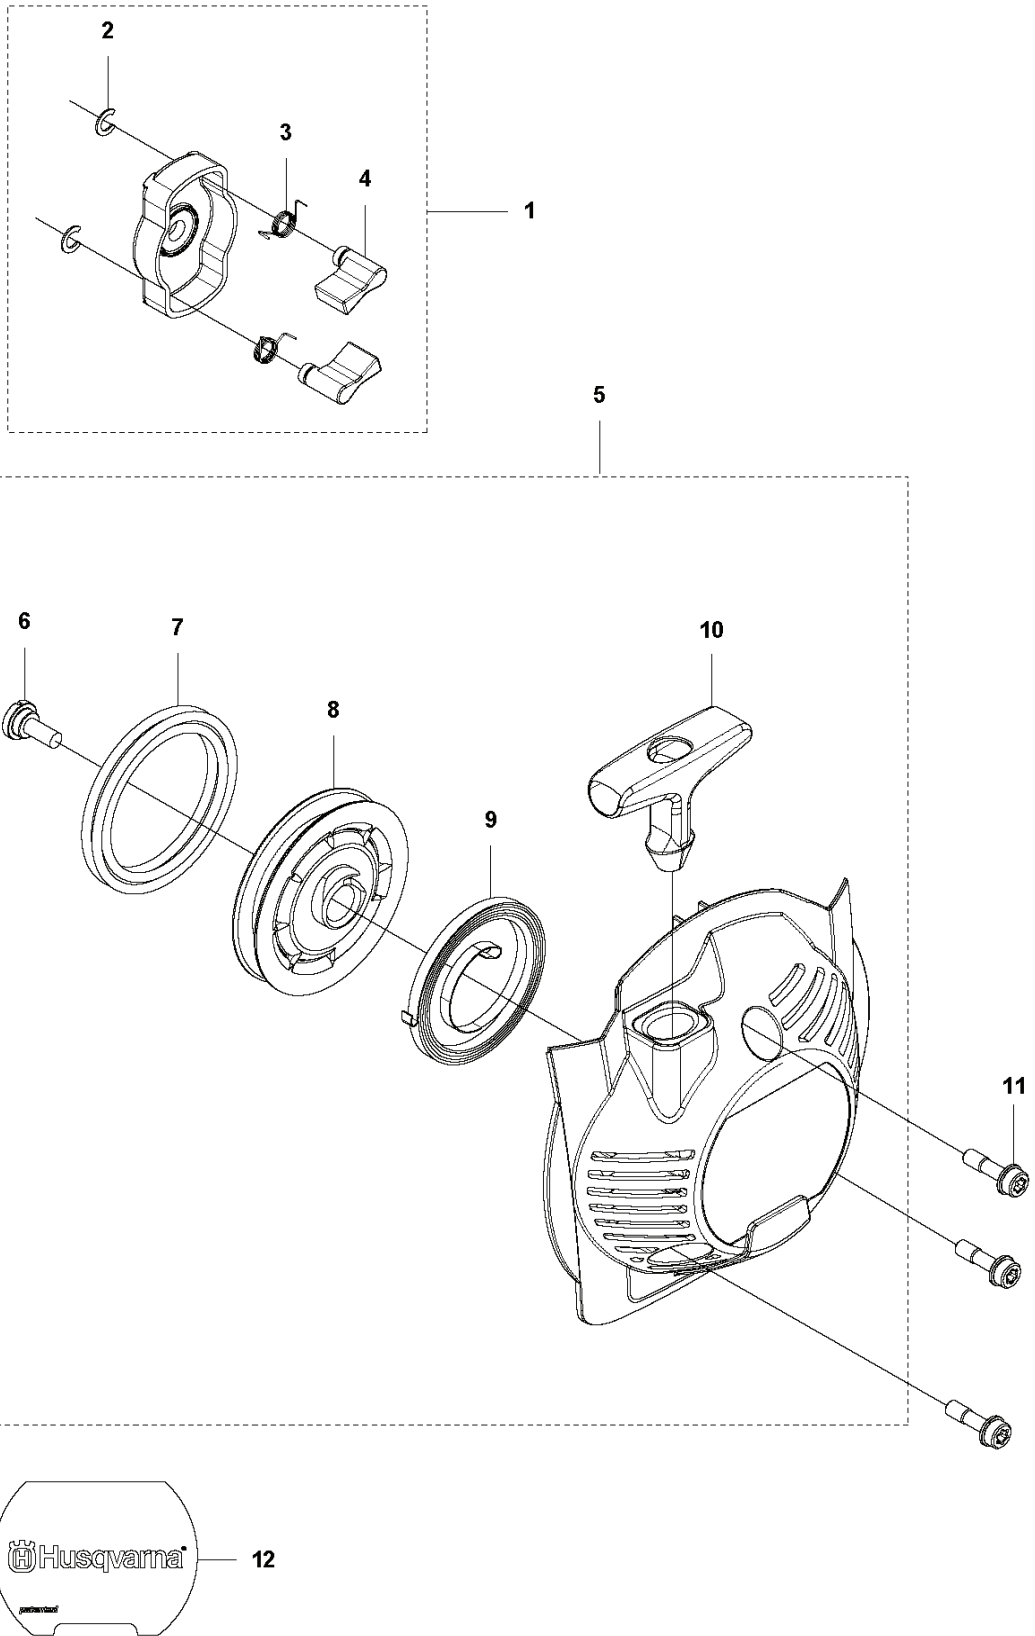

F 525PT5S
STARTER

POLE PRUNER/POLE SAWS

PXM_REF	PXM_PARTNO	DESCRIPTION	PXM_REMARK	QTY
1	581146501	STARTER PULLEY	ASSY	1
2	521600401	E-RING	848E4075T0	2 1
3	521600301	SPRING	848E4075S0	2 1
4	521600201	RATCHET	848E4075R0	2 1
5	578992501	STARTER	ASSY	1
6	506613001	SCREW	Z185075151	1 5
7	579064601	ROPE		1 5
8	579064801	STARTER PULLEY		1 5
9	504115001	SPRING SPIRAL	Z185075130	1 5
10	575489501	STARTER HANDLE		1 5
11	577815401	BOLT		3
12	579369601	DECAL	STARTER	1