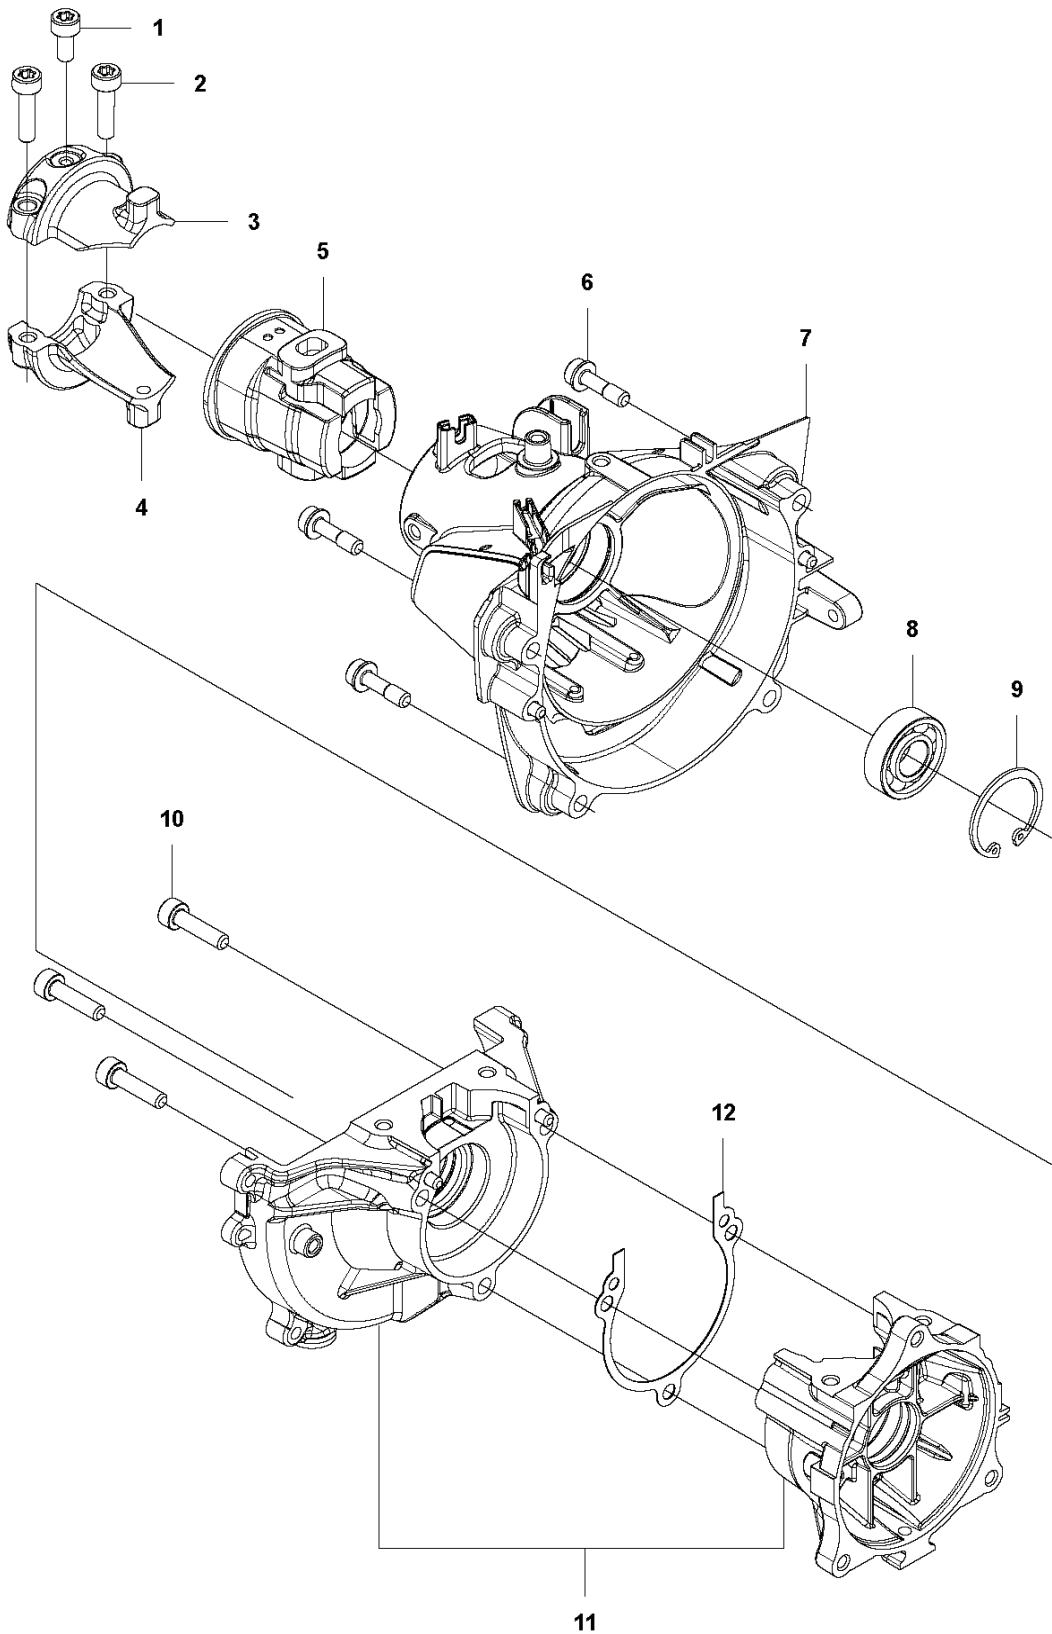

HUSQVARNA - SPARE PARTS CATALOG
POLE PRUNER/POLE SAWS: HUSQVARNA 525PT5S

Sparepartslist

Frequent parts

Accessories

SPAREPARTSLIST

POLE PRUNER/POLE SAWS

HUSQVARNA 525PT5S

D 525PT5S
COVER

POLE PRUNER/POLE SAWS

PXM_REF	PXM_PARTNO	DESCRIPTION	PXM_REMARK	QTY
1	503213512	SCREW CCRPANT	ST4.2x12 CH TBO	2
2	576404501	ARM PROTECTION		1
3	577815401	BOLT		1
4	592810901	CYLINDER COVER	ASSY	1
5	576404701	MUFFLER GUARD		1
6	577815401	BOLT		1
7	577815401	BOLT		1
8	576992402	KNOB	color:Grey,CLEANER	1 9
9	581047301	FILTER COVER ASSY		1
10	544256801	SCREW		3
11	577848201	COVER	CLUTCH HOUSING UPPER	1
11	577851101	COVER	CLUTCH HOUSING UPPER	1
12	577848101	COVER	CLUTCH HOUSING LOWER	1
12	577851001	COVER	CLUTCH HOUSING LOWER	1
13	579445806	DECAL	525LNAME	1

G 525PT5S
CRANKCASE

POLE PRUNER/POLE SAWS

PXM_REF	PXM_PARTNO	DESCRIPTION	PXM_REMARK	QTY
1	525824914	SCREW ITXSCM	M5x8	1
2	577942001	BOLT		2
3	576420702	BRACKET	M5x0.8,UPPER	1
4	576420802	BRACKET	LOWER	1
5	576420501	CUSHION	UPPER	1
6	577815401	BOLT		4
7	588567701	HOUSING	CLUTCH	1
8	525953201	BEARING		1
9	506609901	RING	0406502812	1
10	504114301	SCREW	Z482013180	3
11	581308602	CRANKCASE	COMP	1
12	576399502	GASKET	CASE	1

K 525PT5S
CYLINDER PISTON & MUFFLER

POLE PRUNER/POLE SAWS

PXM_REF	PXM_PARTNO	DESCRIPTION	PXM_REMARK	QTY
1	544256801	SCREW		2
2	578785301	PLATE	CYLINDER	1
3	504114301	SCREW	Z482013180	4
4	577979001	CYLINDER	COMP	1
5	576398702	GASKET	BASE	1
6	506618101	RING	8488C34101	2
7	577917401	PISTON		1
8	505040701	PIN	Z160041310	1
9	505045201	RING	Z126041320	2
10	585248601	MUFFLER	ASSY	1
10	580523601	MUFFLER ASSY		1
10	585032901	MUFFLER ASSY		1
11	578408101	GASKET	MUFFLER	1
12	504114301	SCREW	Z482013180	2
13	580514401	SPARK ARRESTER		1 10
14	729577405	SCREW CRPANT	ST4.2x9.5 St B0,TYPE F	1 10