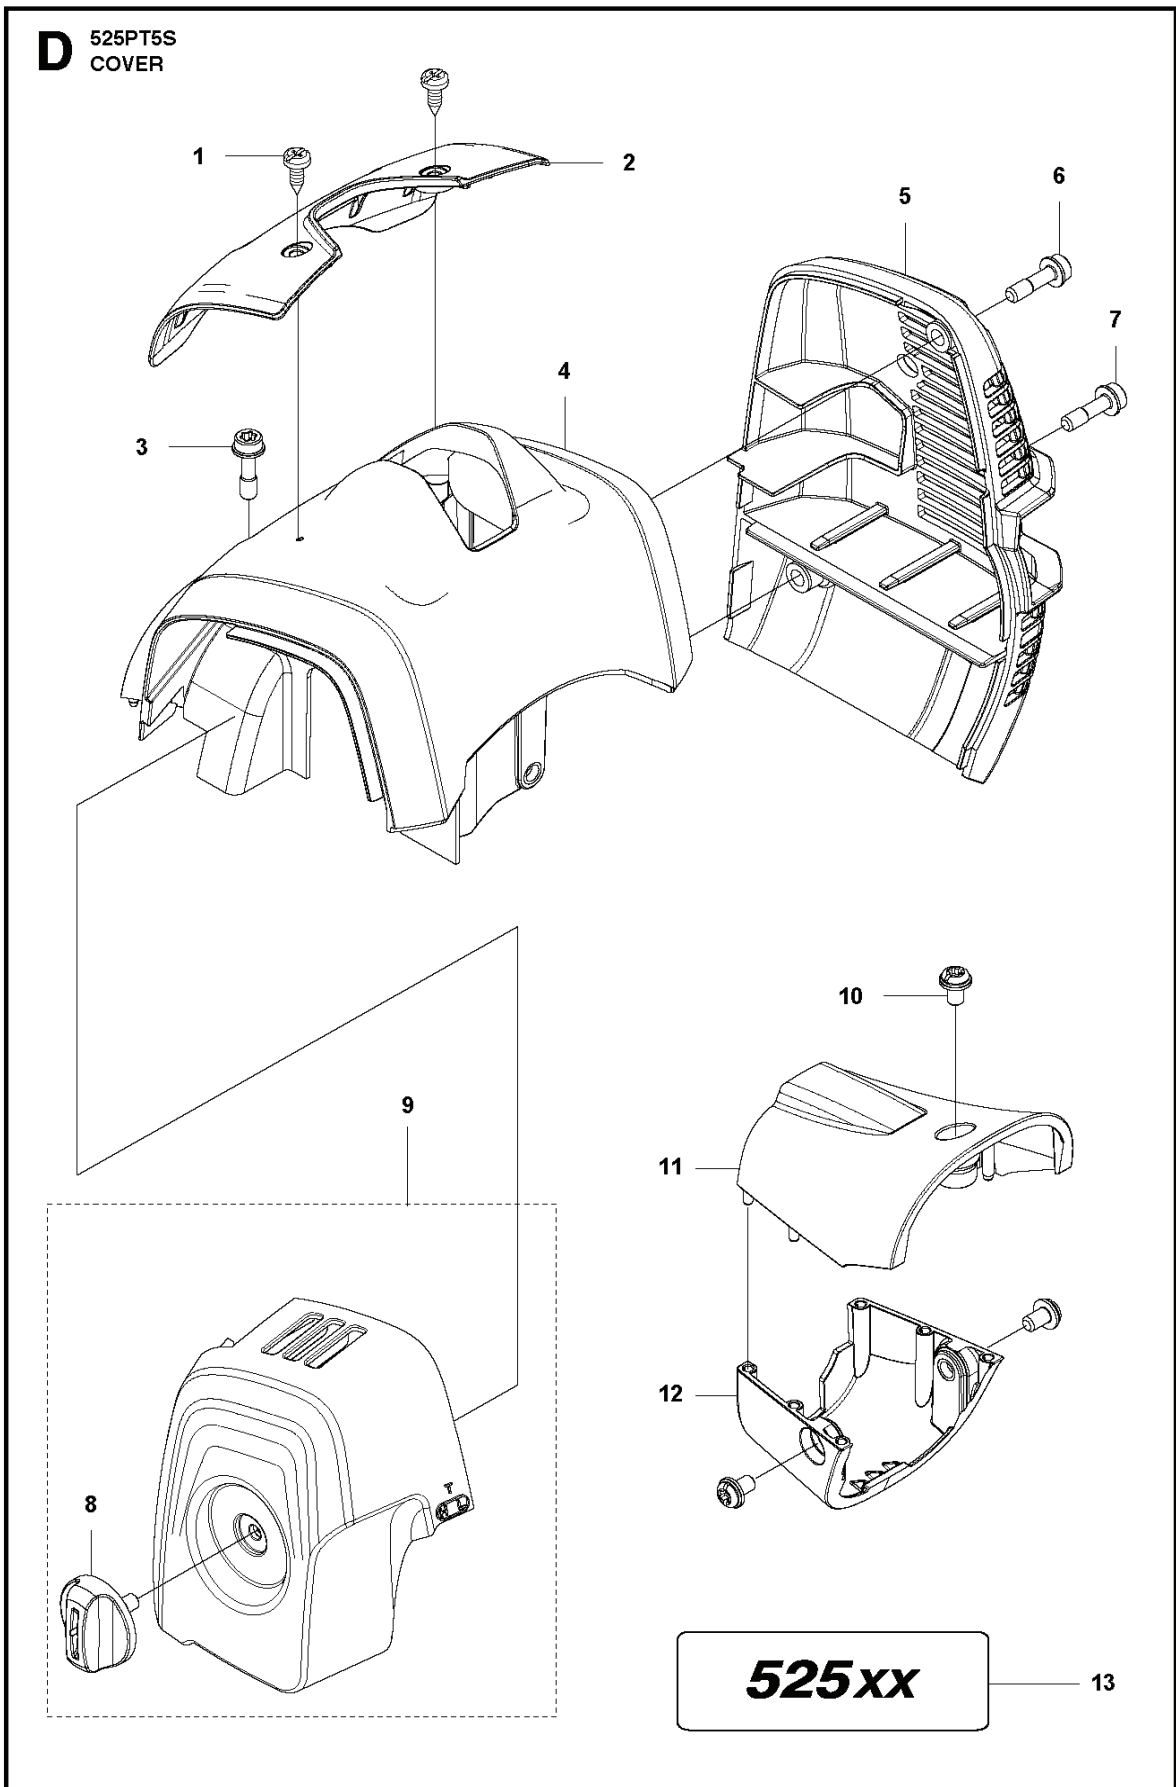

POLE PRUNER/POLE SAWS

PXM_REF	PXM_PARTNO	DESCRIPTION	PXM_REMARK	QTY
1	503213512	SCREW CCRPANT	ST4.2x12 CH TBO	2
2	576404501	ARM PROTECTION		1
3	577815401	BOLT		1
4	592810901	CYLINDER COVER	ASSY	1
5	576404701	MUFFLER GUARD		1
6	577815401	BOLT		1
7	577815401	BOLT		1
8	576992402	KNOB	color:Grey,CLEANER	1 9
9	581047301	FILTER COVER ASSY		1
10	544256801	SCREW		3
11	577848201	COVER	CLUTCH HOUSING UPPER	1
11	577851101	COVER	CLUTCH HOUSING UPPER	1
12	577848101	COVER	CLUTCH HOUSING LOWER	1
12	577851001	COVER	CLUTCH HOUSING LOWER	1
13	579445806	DECAL	525LNAME	1