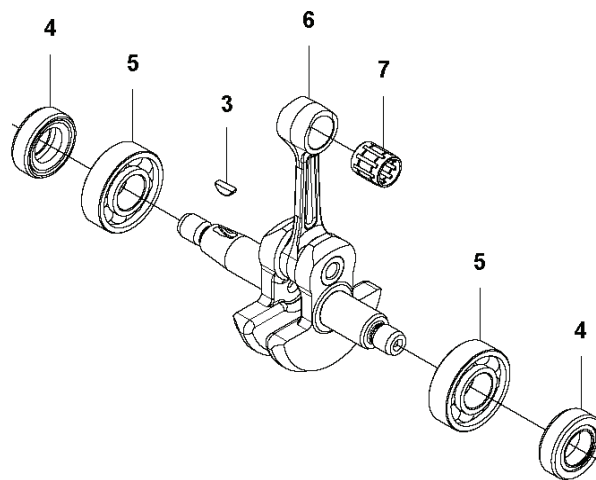

L 525PT5S
CRANKSHAFT

POLE PRUNER/POLE SAWS

PXM_REF	PXM_PARTNO	DESCRIPTION	PXM_REMARK	QTY
1	576404601	MUFFLER	PLATE	1
2	544256801	SCREW		1
3	506689401	KEY	Z100043240	1
4	504121501	SEALING	Z481021210	2
5	506610301	BEARING	0603006001	2
6	579223201	CRANKSHAFT	COMPLETE	1
7	576402701	BEARING		1