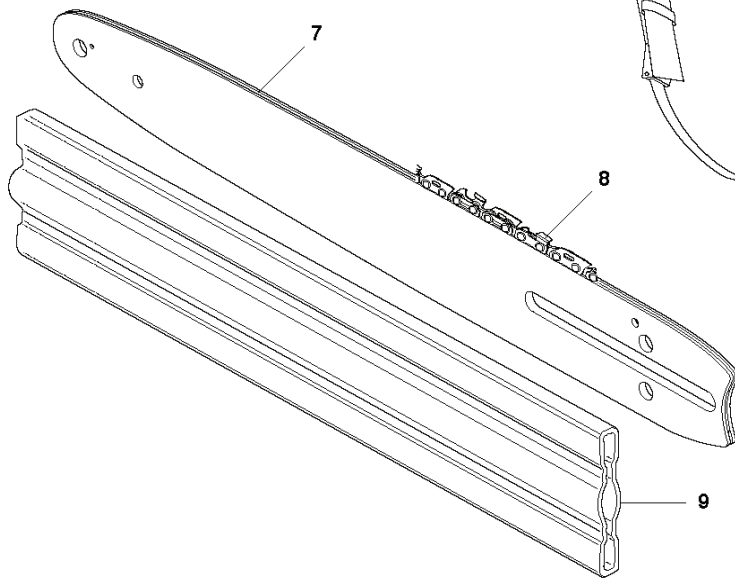

N 525PT5S
ACCESSORIES

POLE PRUNER/POLE SAWS

PXM_REF	PXM_PARTNO	DESCRIPTION	PXM_REMARK	QTY
1	575738202	COMBINATION WRENCH	Torx	1
2	501691701	COMBINATION WRENCH	FLAT HEAD	1
3	503558601	SPANNER	L	1
5	579064901	GREASE	Pole pruner.Klübersynth PEG 46-1200	1
6	537216203	HARNESS	WITHOUT HOOK	1
7	575842258	BAR	1/4" 1.3 A318 Pole saw 58DL1/4" 1.3 A318	1
7	575842264	BAR	1/4" 1.3 A318 Pole saw 64DL1/4" 1.3 A318	1
7	585829144	BAR	3/8" Mini1.3 A318 7T 44DL	1
8	501844058	SAW CHAIN	Micro chisel 1/4" 1.3.H00 1/4" 1.3mm	1
8	501844064	SAW CHAIN	Micro chisel 1/4" 1.3.H00 1/4" 1.3mm	1
8	501847044	SAW CHAIN	mini 3/8" 1.3mm H35	1
9	537129901	BAR GUARD		1
10	578449901	HARNESS	Pole products	1
11	574830101	SHEET	hook	1 13
12	574353505	SCREW ITXSCM	M4X12 T27 12.9 TBO	2 13
13	588197701	HOOK	kit	1
14	579834101	ACCESSORY BAG	525PT5Sharness hook	1