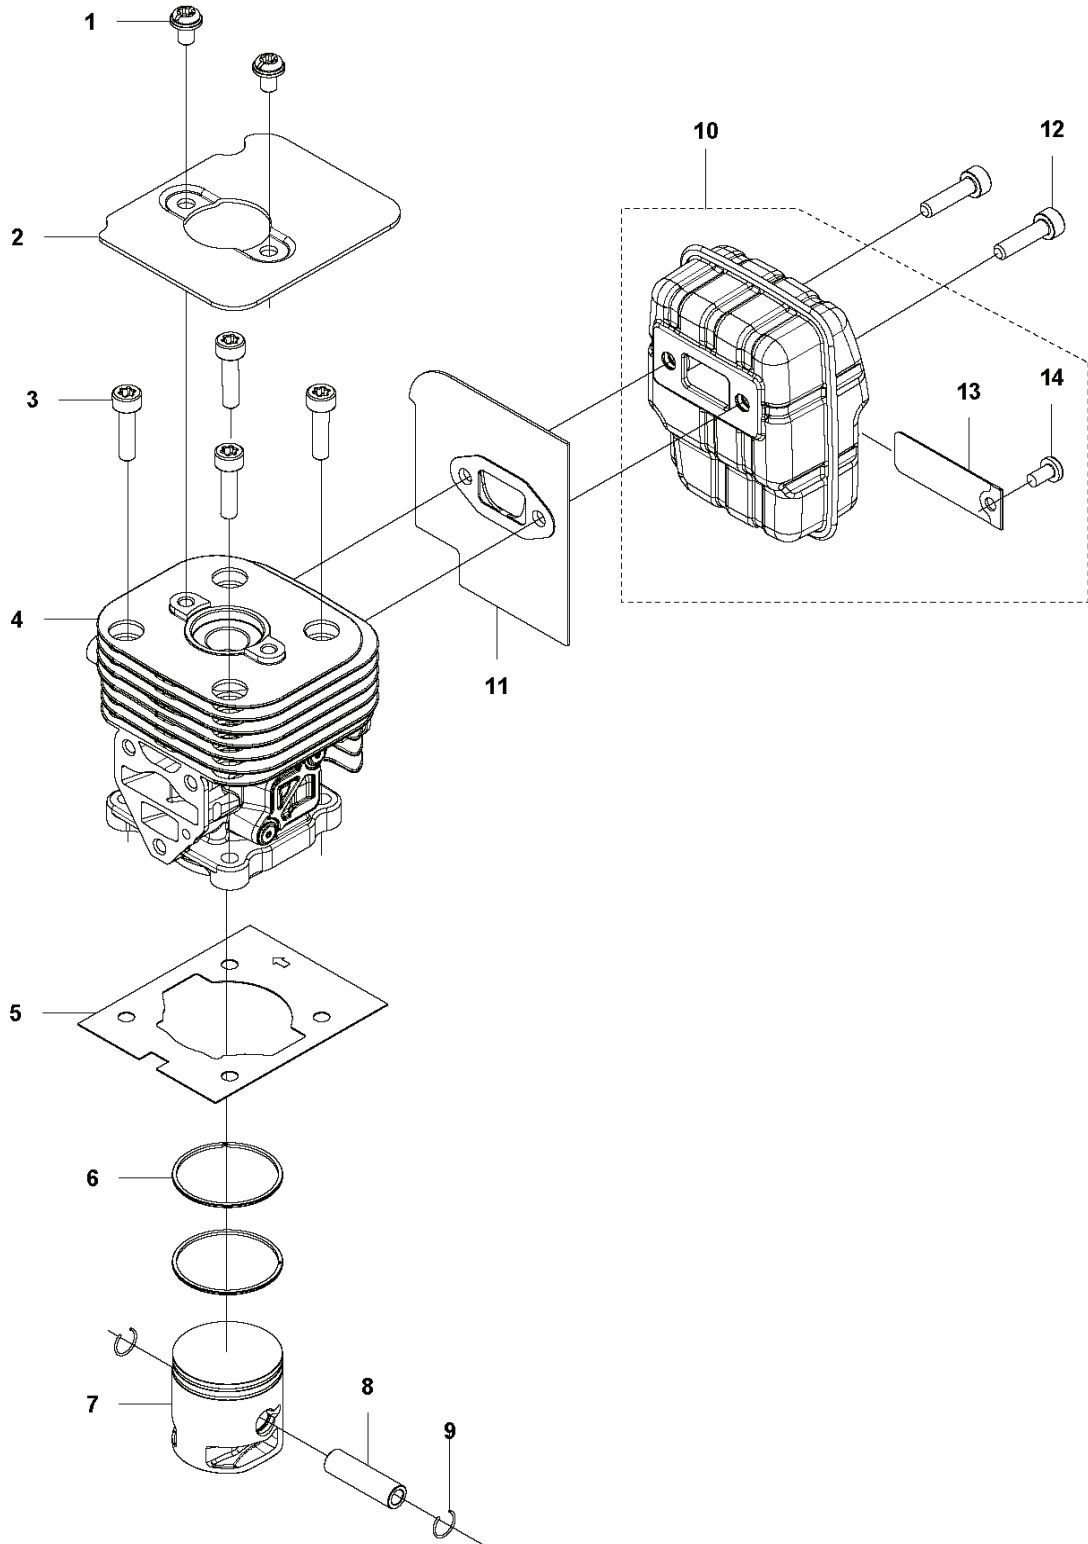

POLE PRUNER/POLE SAWS

PXM_REF	PXM_PARTNO	DESCRIPTION	PXM_REMARK	QTY
1	503213512	SCREW CCRPANT	ST4.2x12 CH TBO	2
2	576404501	ARM PROTECTION		1
3	577815401	BOLT		1
4	592810901	CYLINDER COVER	ASSY	1
5	576404701	MUFFLER GUARD		1
6	577815401	BOLT		1
7	577815401	BOLT		1
8	576992402	KNOB	color:Grey,CLEANER	1 9
9	581047301	FILTER COVER ASSY		1
10	544256801	SCREW		3
11	577848201	COVER	CLUTCH HOUSING UPPER	1
11	577851101	COVER	CLUTCH HOUSING UPPER	1
12	577848101	COVER	CLUTCH HOUSING LOWER	1
12	577851001	COVER	CLUTCH HOUSING LOWER	1
13	579445806	DECAL	525LNAME	1

G 525PT5S
CRANKCASE

POLE PRUNER/POLE SAWS

PXM_REF	PXM_PARTNO	DESCRIPTION	PXM_REMARK	QTY
1	525824914	SCREW ITXSCM	M5x8	1
2	577942001	BOLT		2
3	576420702	BRACKET	M5x0.8,UPPER	1
4	576420802	BRACKET	LOWER	1
5	576420501	CUSHION	UPPER	1
6	577815401	BOLT		4
7	588567701	HOUSING	CLUTCH	1
8	525953201	BEARING		1
9	506609901	RING	0406502812	1
10	504114301	SCREW	Z482013180	3
11	581308602	CRANKCASE	COMP	1
12	576399502	GASKET	CASE	1

L 525PT5S
CRANKSHAFT

POLE PRUNER/POLE SAWS

PXM_REF	PXM_PARTNO	DESCRIPTION	PXM_REMARK	QTY
1	576404601	MUFFLER	PLATE	1
2	544256801	SCREW		1
3	506689401	KEY	Z100043240	1
4	504121501	SEALING	Z481021210	2
5	506610301	BEARING	0603006001	2
6	579223201	CRANKSHAFT	COMPLETE	1
7	576402701	BEARING		1

K 525PT5S
CYLINDER PISTON & MUFFLER

POLE PRUNER/POLE SAWS

PXM_REF	PXM_PARTNO	DESCRIPTION	PXM_REMARK	QTY
1	544256801	SCREW		2
2	578785301	PLATE	CYLINDER	1
3	504114301	SCREW	Z482013180	4
4	577979001	CYLINDER	COMP	1
5	576398702	GASKET	BASE	1
6	506618101	RING	8488C34101	2
7	577917401	PISTON		1
8	505040701	PIN	Z160041310	1
9	505045201	RING	Z126041320	2
10	585248601	MUFFLER	ASSY	1
10	580523601	MUFFLER ASSY		1
10	585032901	MUFFLER ASSY		1
11	578408101	GASKET	MUFFLER	1
12	504114301	SCREW	Z482013180	2
13	580514401	SPARK ARRESTER		1 10
14	729577405	SCREW CRPANT	ST4.2x9.5 St B0,TYPE F	1 10